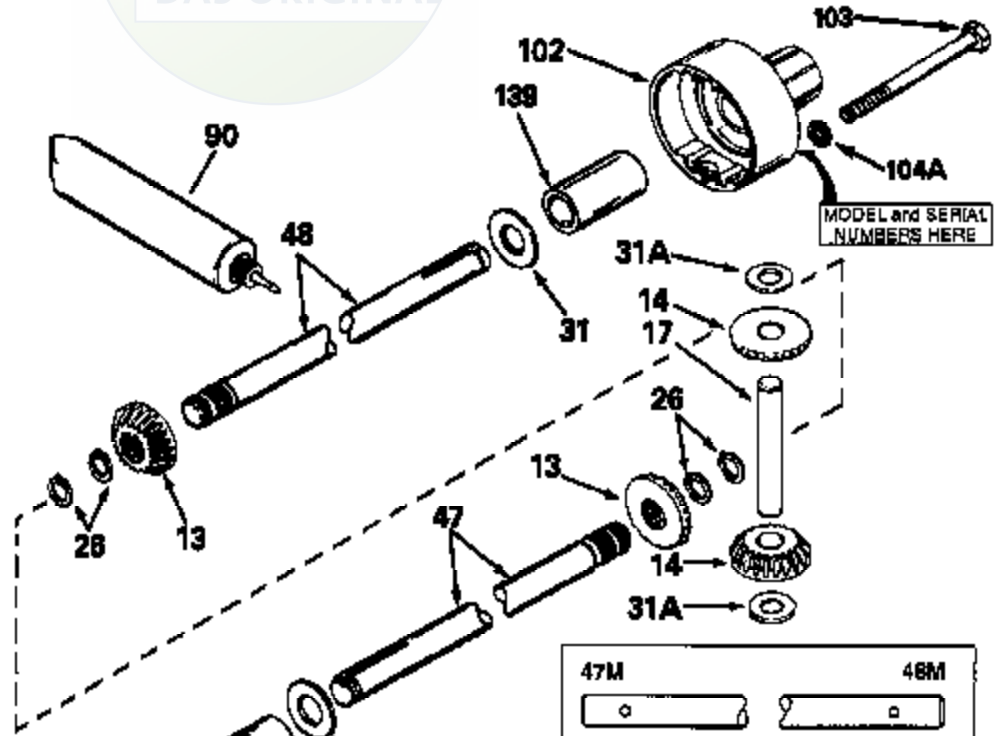

JOIST

SICHER IST DAS:
DAS ORIGINAL

47	48
47A	48A
47B	48B
47C	48C
47D	48D
47E	48E
47H	48H
47L	48L

47M	48M
47P	48P
47R	48R
47V	48V
47W	48W
47X	48X

Ref #	Part Number	Qty	Description
13	778221		Gear, Bevel (16 teeth)
14	778068		Gear, Pinion (16 teeth)
17	786040		Pin, Drive
26	792125		Ring, Retaining (4 required) (Pkg. of 2)
31	780001		Washer (3/4" ID x 1-1/2" OD x 1/16" t hick)
31A	780096		Washer, Thrust
47E	774758		Axle (10-1/8" long)
48E	774757		Axle (14-27/32" long)
82	786043		Sprocket. No Teeth 54. O.D. 8.823
82	786051		Sprocket. No Teeth 60. O.D. 9.841
82	786070		Sprocket. No Teeth 48. O.D. 7.920
82	786041A		Sprocket. No Teeth 45. O.D. 7.389
82	786042		Sprocket. No Teeth 40. O.D. 6.650
90	788067B	100-171C Peerless	Grease (32 oz. bottle Bentonite greas e)
101	774344		Differential Carrier Hsg (Incl. 137)
102	774345		Differential Carrier Hsg (Incl. 139)
103	792044		Screw, 5/16-18 x 4"
104A	792061		Washer, Flat, 5/16"
104	792042		Nut, Lock, 5/16-18 (Use as required)
137	780077		Bushing (3/4" ID x 1-1/16" OD x 2-1/1 6" long)
139	780077		Bushing (3/4 ID x 1-1/16" OD x 2-1/16 " long)