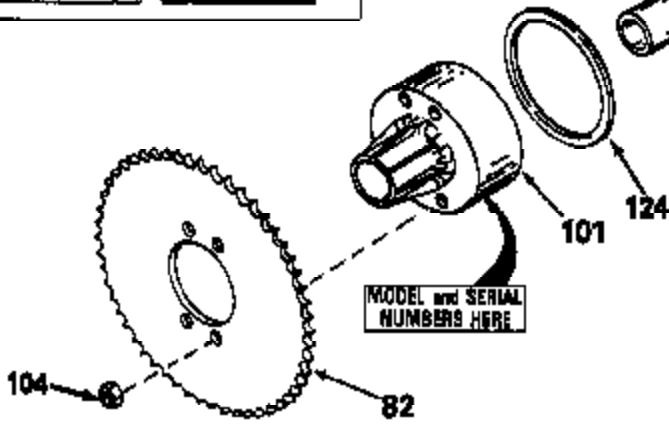

JOIST

SICHER IST DAS:
DAS ORIGINAL

47	48
47A	48A
47B	48B
47C	48C
47D	48D
47E	48E
47H	48H
47L	48L

47M	48M
47P	48P
47R	48R
47V	48V
47W	48W
47X	48X

Ref #	Part Number	Qty	Description
13	778221		Gear, Bevel (16 teeth)
14	778068		Gear, Pinion (16 teeth)
17	786040		Pin, Drive
26	792125		Ring, Retaining (4 required) (Pkg. of 2)
31	780001		Washer (3/4" ID x 1-1/2" OD x 1/16" t hick)
31A	780096		Washer, Thrust
47E	774758		Axle (10-1/8" long)
48E	774757		Axle (14-27/32" long)
82	786043		Sprocket. No Teeth 54. O.D. 8.823
82	786051		Sprocket. No Teeth 60. O.D. 9.841
82	786070		Sprocket. No Teeth 48. O.D. 7.920
82	786041A		Sprocket. No Teeth 45. O.D. 7.389
82	786042		Sprocket. No Teeth 40. O.D. 6.650
90	788067B	100-171C Peerless	Grease (32 oz. bottle Bentonite greas e)
101	774344		Differential Carrier Hsg (Incl. 137)
102	774345		Differential Carrier Hsg (Incl. 139)
103	792044		Screw, 5/16-18 x 4"
104A	792061		Washer, Flat, 5/16"
104	792042		Nut, Lock, 5/16-18 (Use as required)
137	780077		Bushing (3/4" ID x 1-1/16" OD x 2-1/1 6" long)
139	780077		Bushing (3/4 ID x 1-1/16" OD x 2-1/16 " long)